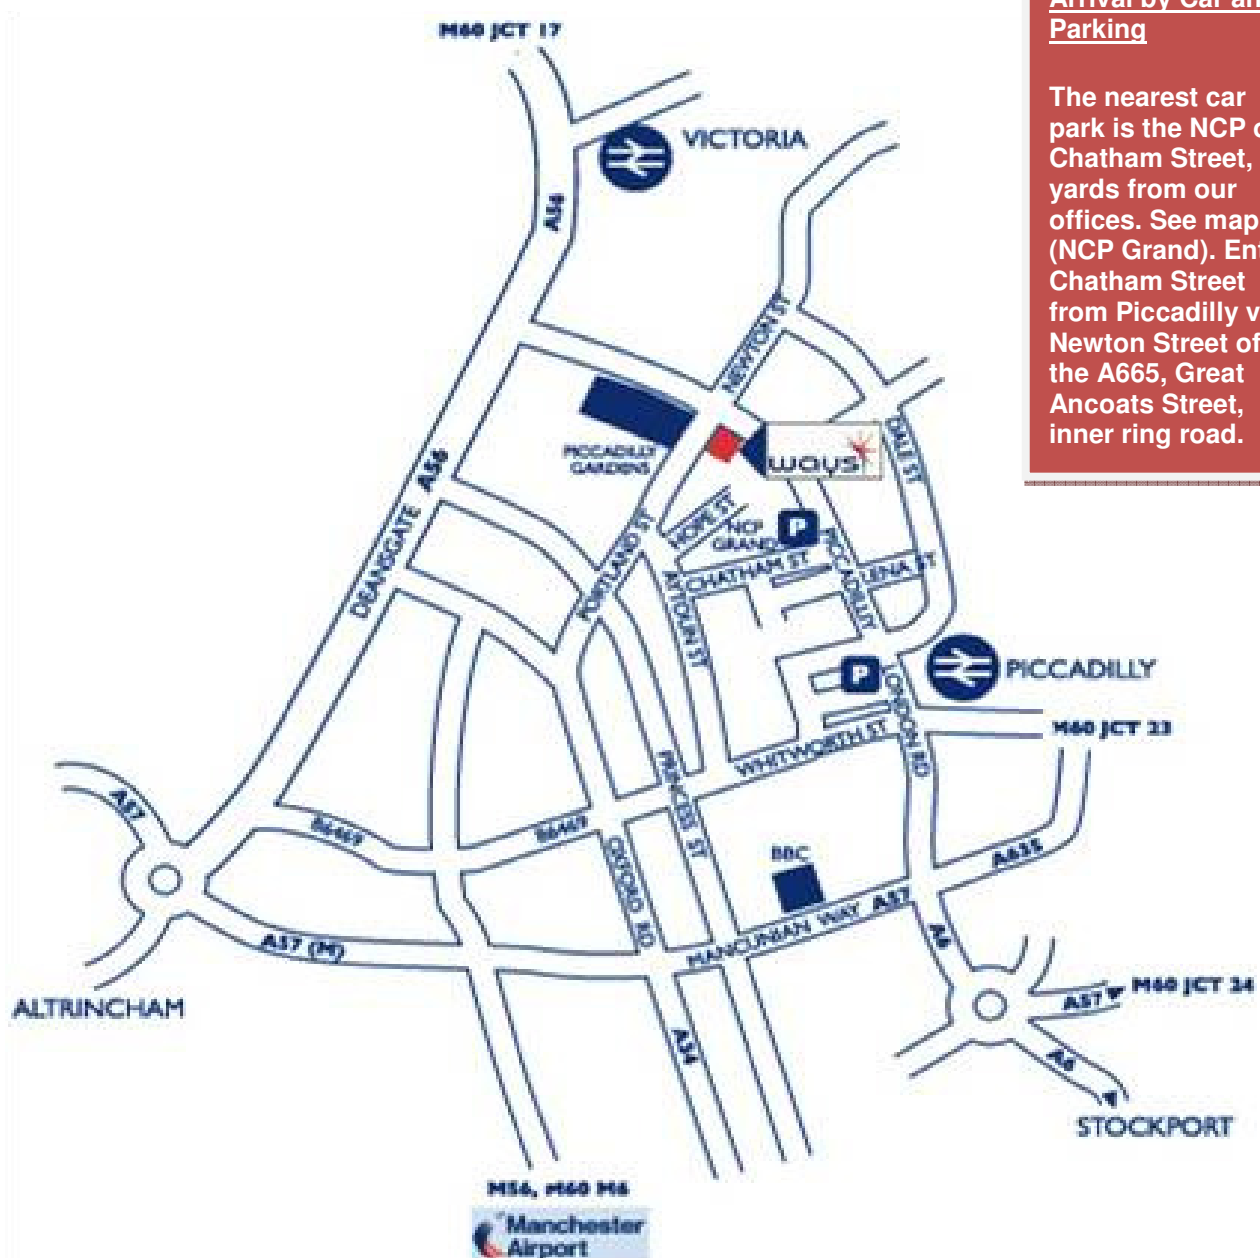

1 Portland Street is on the corner of Portland Street and Piccadilly,  
between Costa Coffee (Piccadilly) and Dainese Bike store.

We are within the eOffice complex, on the first floor.

**Arrival by Car and Parking**

The nearest car park is the NCP on Chatham Street, 70 yards from our offices. See map (NCP Grand). Enter Chatham Street from Piccadilly via Newton Street off the A665, Great Ancoats Street, inner ring road.